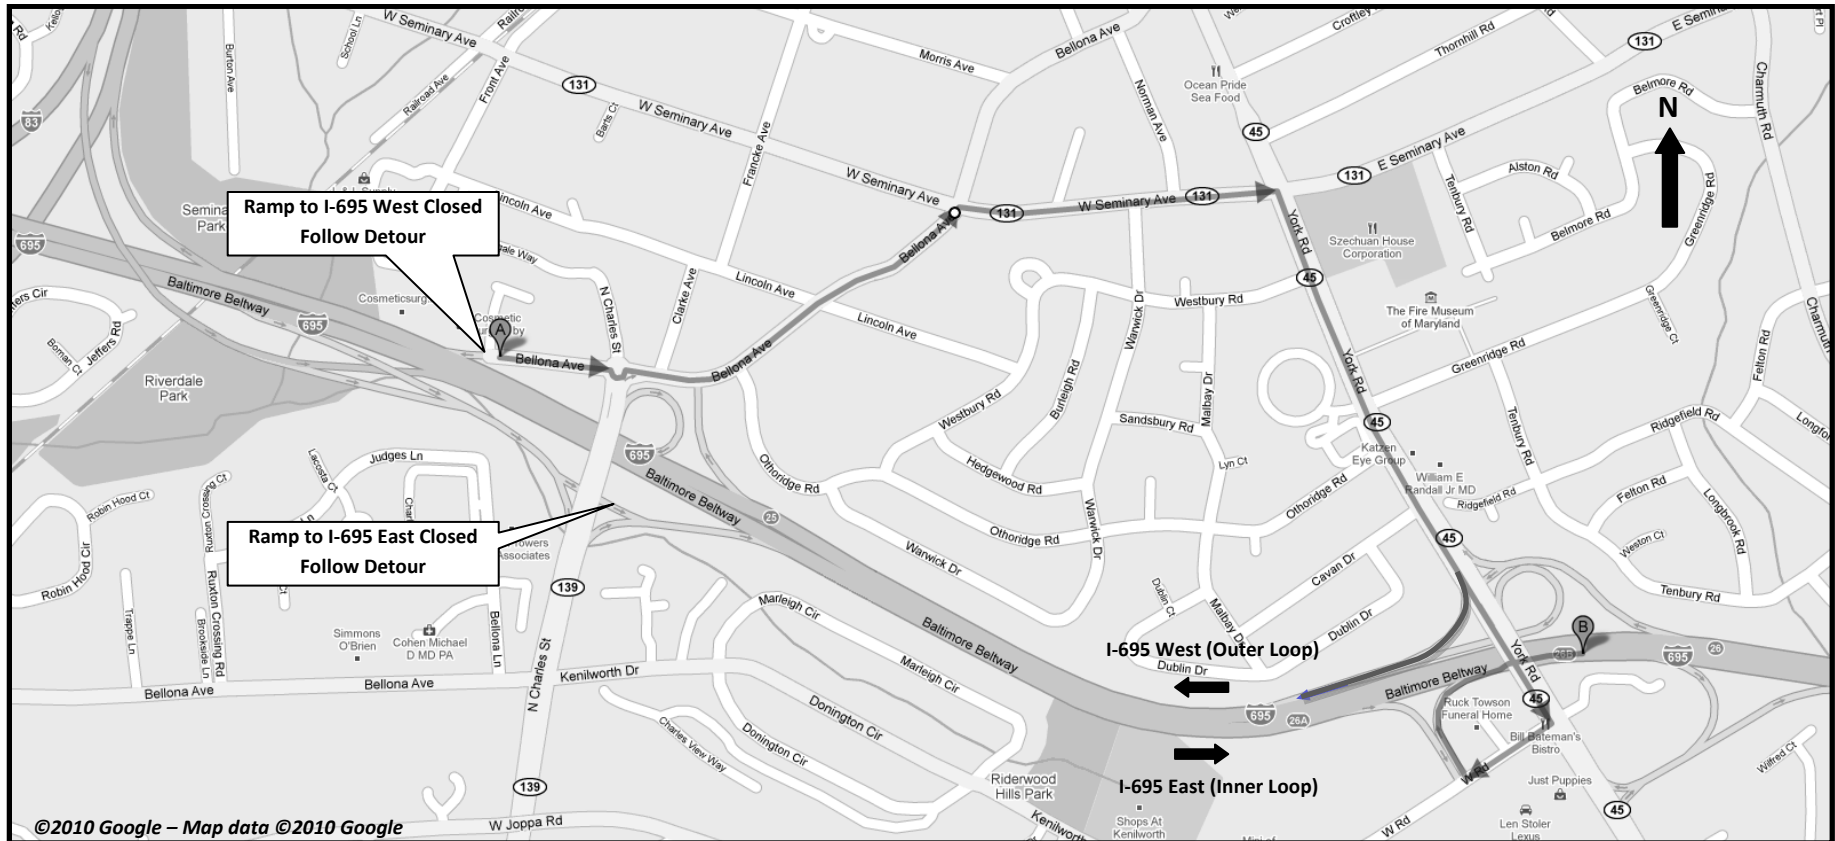

Ramp Closure Detour to I-695 (East and West)

Ramp Closure Detour to I-695 East (Inner Loop)

1. Head east on Bellona Avenue
2. At traffic circle, take 2nd exit and stay on Bellona Avenue
3. Turn right on Seminary Avenue
4. Take 2nd right onto MD 45 (York Road)
5. Turn right on West Road
6. Turn right to merge onto I-695 East (Inner Loop)

Ramp Closure Detour to I-695 West (Outer Loop)

1. Head east on Bellona Avenue
2. At traffic circle, take 2nd exit and stay on Bellona Avenue
3. Turn right on Seminary Avenue
4. Take 2nd right onto MD 45 (York Road)
5. Take ramp to I-695 West (Outer Loop)